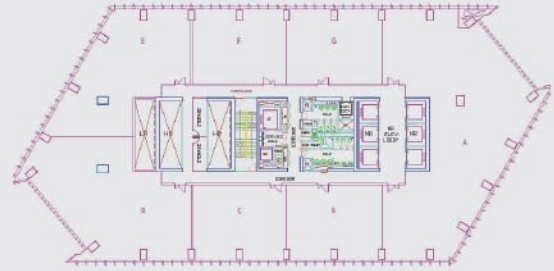

EXTERIOR WALLS

Curtain wall glass	: Supersilver reflective glass
Curtain wall metal	: Aluminium jalousie framework
Podium & atrium wall	: Transparent heat strengthened glass
Podium wall	: Granite

SITE

Sidewalks	: Natural stone
Fountains	: Granite
Landscape	: Selected Indonesian trees & plants

ENTRANCE HALL INTERIOR

Floor	: Patterned Granite
Walls & columns	: Imported natural light
Ceiling	: Indonesian Hardwood

MECHANICAL & ELECTRICAL

Air conditioning	: VRV for individual control
Building automation sys	: Permits 24 hours surveillance
Electricity	: PLN with generator back up
Elevators	: 15 smart elevators in 3 zones 1 executive & 4 car park elevators 2 service elevators
Telecommunications	: Cabling for voice and data links
Water	: From PDAM with deep-well back up Waste water disposal system

MID ZONE