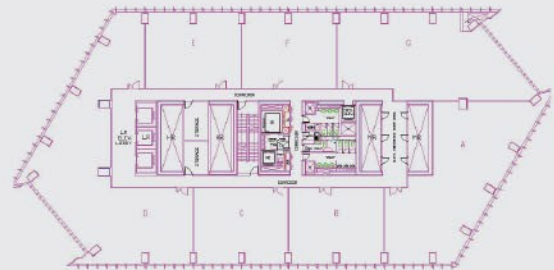

EXTERIOR WALLS

Curtain wall glass	: Supersilver reflective glass
Curtain wall metal	: Aluminium jalousie framework
Podium & atrium wall	: Transparent heat strengthened glass
Podium wall	: Granite

SITE

Sidewalks	: Natural stone
Fountains	: Granite
Landscape	: Selected Indonesian trees & plants

ENTRANCE HALL INTERIOR

Floor	: Patterned Granite
Walls & columns	: Imported natural light
Ceiling	: Indonesian Hardwood

MECHANICAL & ELECTRICAL

Air conditioning	: VRV for individual control
Building automation sys	: Permits 24 hours surveillance
Electricity	: PLN with generator back up
Elevators	: 15 smart elevators in 3 zones 1 executive & 4 car park elevators 2 service elevators
Telecommunications	: Cabling for voice and data links
Water	: From PDAM with deep-well back up Waste water disposal system

LOW ZONE