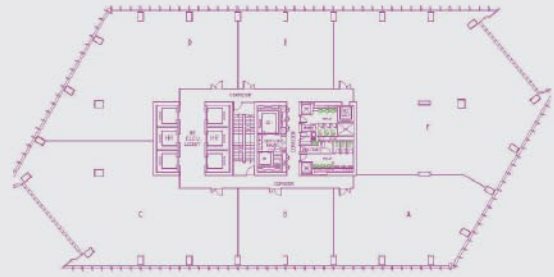

EXTERIOR WALLS

Curtain wall glass	: Supersilver reflective glass
Curtain wall metal	: Aluminium jalousie framework
Podium & atrium wall	: Transparent heat strengthened glass
Podium wall	: Granite

SITE

Sidewalks	: Natural stone
Fountains	: Granite
Landscape	: Selected Indonesian trees & plants

ENTRANCE HALL INTERIOR

Floor	: Patterned Granite
Walls & columns	: Imported natural light
Ceiling	: Indonesian Hardwood

MECHANICAL & ELECTRICAL

Air conditioning	: VRV for individual control
Building automation sys	: Permits 24 hours surveillance
Electricity	: PLN with generator back up
Elevators	: 15 smart elevators in 3 zones 1 executive & 4 car park elevators 2 service elevators
Telecommunications	: Cabling for voice and data links
Water	: From PDAM with deep-well back up Waste water disposal system

HIGH ZONE