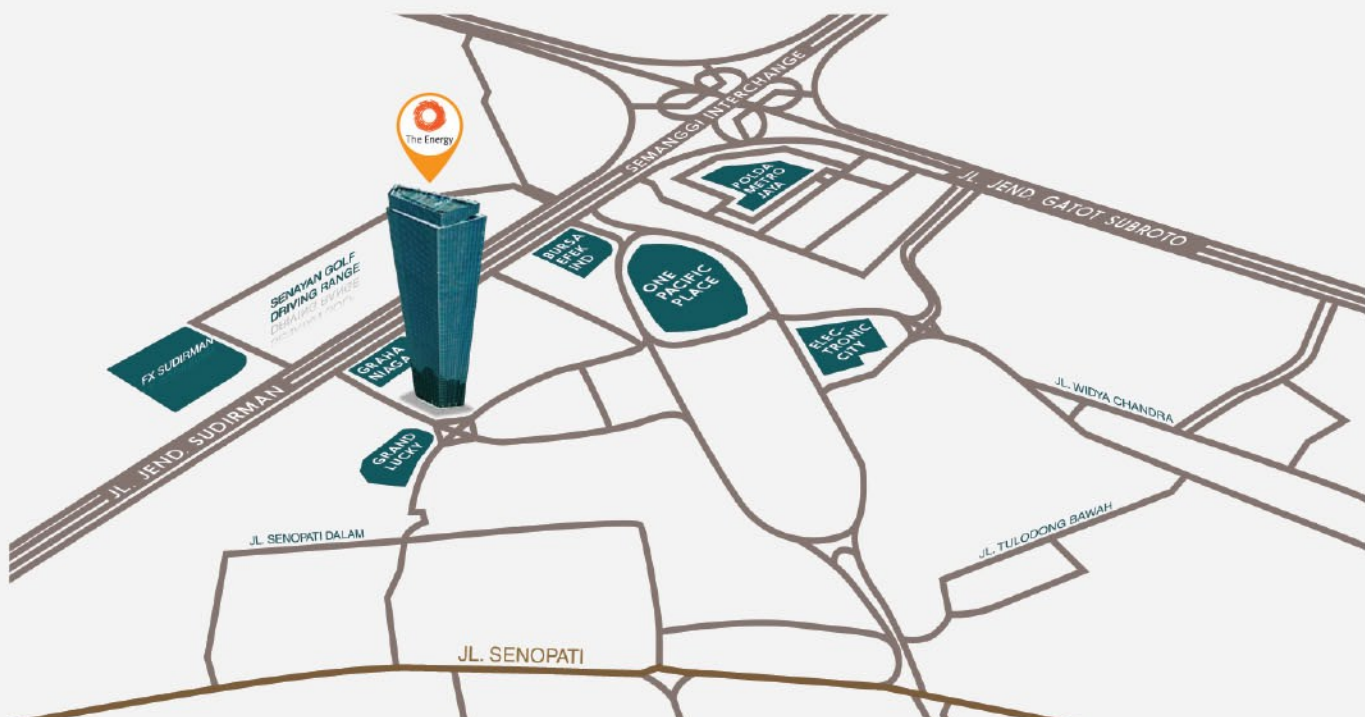

HIGH ZONE

MID ZONE

LOW ZONE

The Energy

BUILDING MANAGEMENT

Energy Building 7th Fl., SCBD Lot 11A
Jl. Jendral Sudirman Kav 52-53
Jakarta 12190 - Indonesia

 +62-21 2995 1400

 +62-21 527 2828